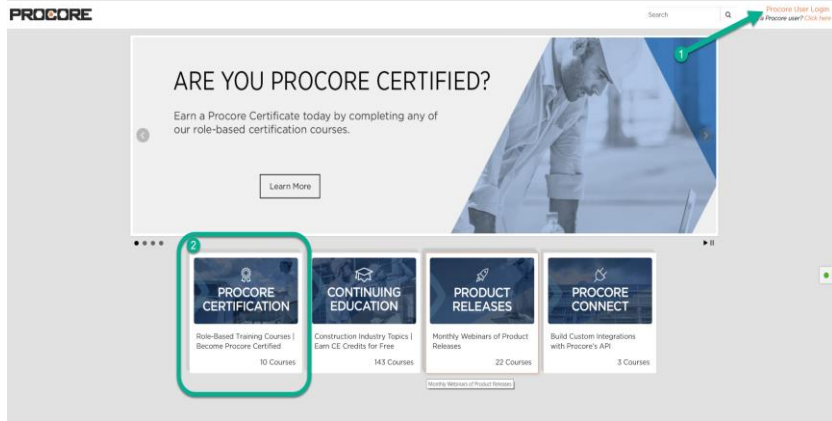

Procore Certification Log-In Instructions

Log In With Link

- + Go to learn.procore.com
- + Click “Procore User Login” and use the same email and password you use to access Procore.

Log In Through Procore